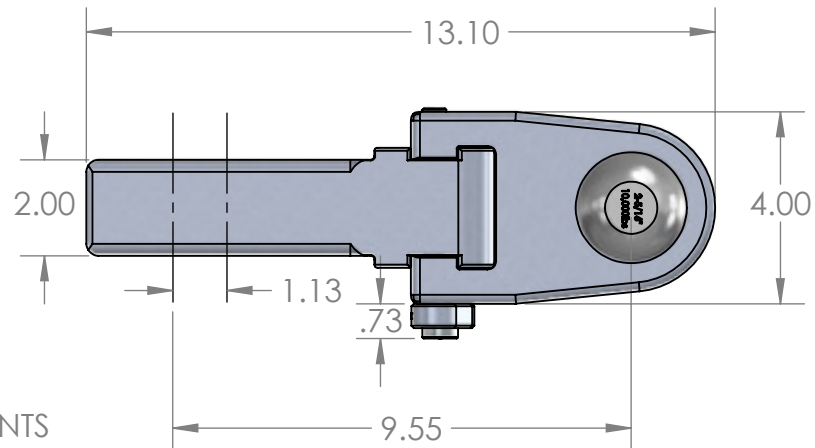

## LTB 4X2 HITCH

NOTE: FOR ALL HITCH MANUFACTURERES, THE 'DROP' IS MEASURED FROM THE TOP OF THE RECIEVER BAR TO THE TOP OF THE BALL HOUSING

LOWER POSITION

RISE POSITION

UPPER POSITION

TOP VIEW

## LTB 10X3 HITCH

NOTE: FOR ALL HITCH MANUFACTURERES, THE 'DROP' IS MEASURED FROM THE TOP OF THE RECIEVER BAR TO THE TOP OF THE BALL HOUSING,

LOWER POSITION

RISE POSITION

UPPER POSITION

TOP VIEW