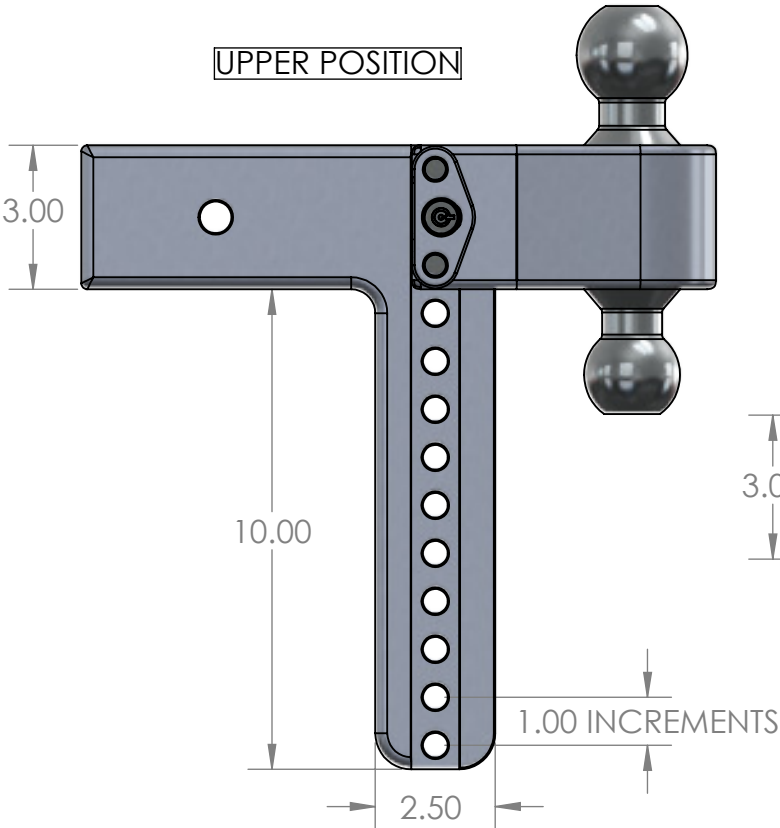

## LTB 4X2 HITCH

NOTE: FOR ALL HITCH MANUFACTURERES, THE 'DROP' IS MEASURED FROM THE TOP OF THE RECIEVER BAR TO THE TOP OF THE BALL HOUSING

LOWER POSITION

RISE POSITION

UPPER POSITION

TOP VIEW

## LTB 10X3 HITCH

NOTE: FOR ALL HITCH MANUFACTURERES, THE 'DROP' IS MEASURED FROM THE TOP OF THE RECIEVER BAR TO THE TOP OF THE BALL HOUSING,

LOWER POSITION

RISE POSITION

UPPER POSITION

TOP VIEW