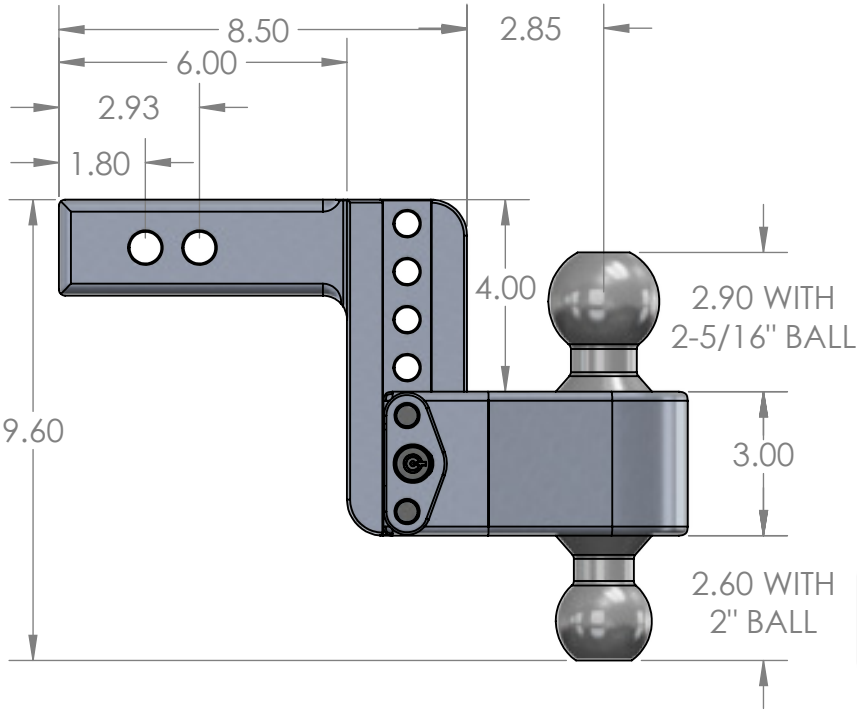

## LTB 4X2 HITCH

NOTE: FOR ALL HITCH MANUFACTURERES, THE 'DROP' IS MEASURED FROM THE TOP OF THE RECIEVER BAR TO THE TOP OF THE BALL HOUSING

LOWER POSITION

RISE POSITION

UPPER POSITION

TOP VIEW

## LTB 10X3 HITCH

NOTE: FOR ALL HITCH MANUFACTURERES, THE 'DROP' IS MEASURED FROM THE TOP OF THE RECIEVER BAR TO THE TOP OF THE BALL HOUSING,

LOWER POSITION

RISE POSITION

UPPER POSITION

TOP VIEW