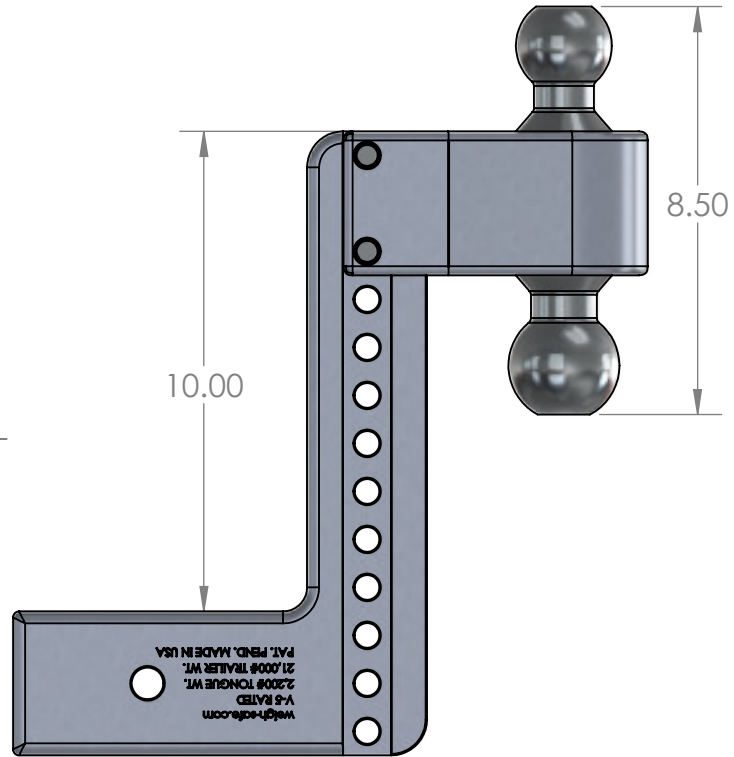

## LTB 4X2 HITCH

NOTE: FOR ALL HITCH MANUFACTURERES, THE 'DROP' IS MEASURED FROM THE TOP OF THE RECIEVER BAR TO THE TOP OF THE BALL HOUSING

LOWER POSITION

RISE POSITION

UPPER POSITION

TOP VIEW

## LTB 10X3 HITCH

NOTE: FOR ALL HITCH MANUFACTURERES, THE 'DROP' IS MEASURED FROM THE TOP OF THE RECIEVER BAR TO THE TOP OF THE BALL HOUSING,

LOWER POSITION

RISE POSITION

UPPER POSITION

TOP VIEW