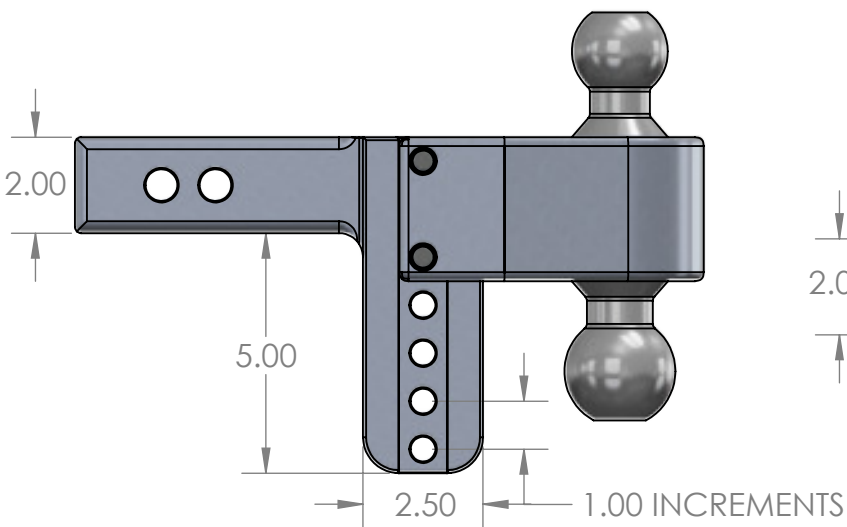

## LTB 4X2 HITCH

NOTE: FOR ALL HITCH MANUFACTURERES, THE 'DROP' IS MEASURED FROM THE TOP OF THE RECIEVER BAR TO THE TOP OF THE BALL HOUSING

LOWER POSITION

RISE POSITION

UPPER POSITION

TOP VIEW

## LTB 10X3 HITCH

NOTE: FOR ALL HITCH MANUFACTURERES, THE 'DROP' IS MEASURED FROM THE TOP OF THE RECIEVER BAR TO THE TOP OF THE BALL HOUSING,

LOWER POSITION

RISE POSITION

UPPER POSITION

TOP VIEW