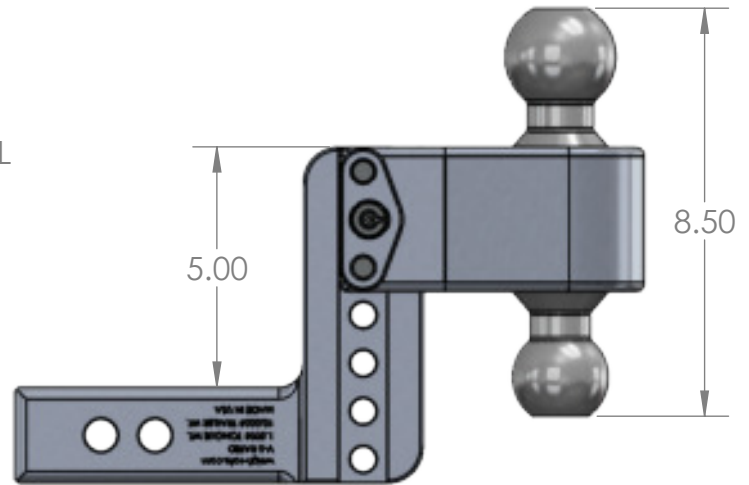

## LTB 4X2 HITCH

NOTE: FOR ALL HITCH MANUFACTURERES, THE 'DROP' IS MEASURED FROM THE TOP OF THE RECIEVER BAR TO THE TOP OF THE BALL HOUSING

LOWER POSITION

RISE POSITION

UPPER POSITION

TOP VIEW

## LTB 10X3 HITCH

NOTE: FOR ALL HITCH MANUFACTURERES, THE 'DROP' IS MEASURED FROM THE TOP OF THE RECIEVER BAR TO THE TOP OF THE BALL HOUSING,

LOWER POSITION

RISE POSITION

UPPER POSITION

TOP VIEW