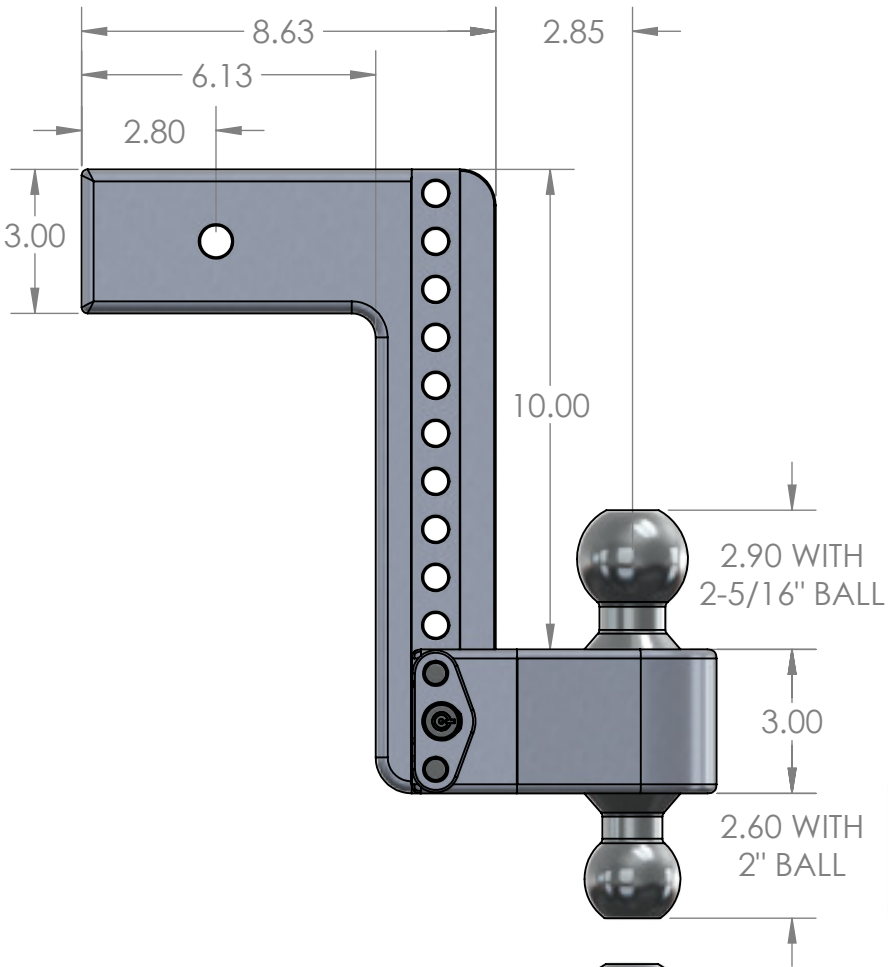

## LTB 4X2 HITCH

NOTE: FOR ALL HITCH MANUFACTURERES, THE 'DROP' IS MEASURED FROM THE TOP OF THE RECIEVER BAR TO THE TOP OF THE BALL HOUSING

LOWER POSITION

RISE POSITION

UPPER POSITION

TOP VIEW

## LTB 10X3 HITCH

NOTE: FOR ALL HITCH MANUFACTURERES, THE 'DROP' IS MEASURED FROM THE TOP OF THE RECIEVER BAR TO THE TOP OF THE BALL HOUSING,

LOWER POSITION

RISE POSITION

UPPER POSITION

TOP VIEW