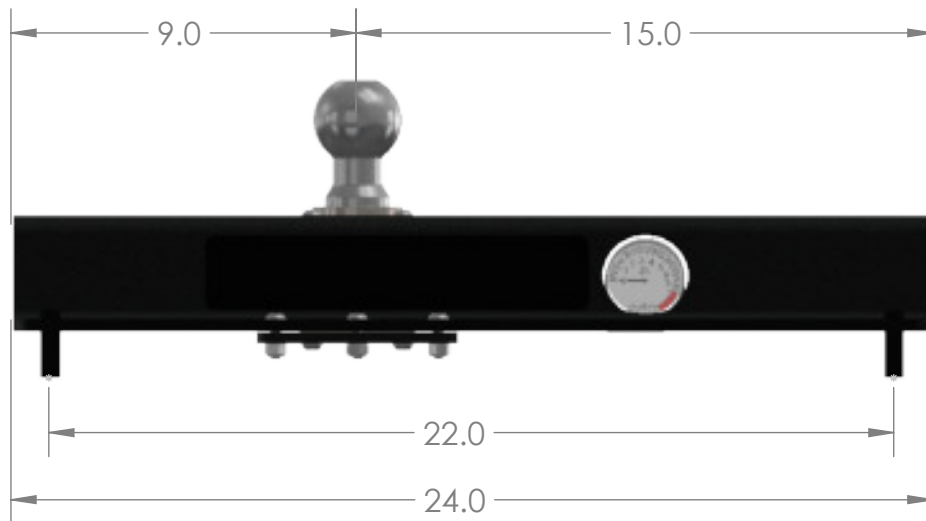

## Safe Load ISR Gooseneck WSISR

NOTE: All dimensions are given in inches

SIDE VIEW

FRONT VIEW